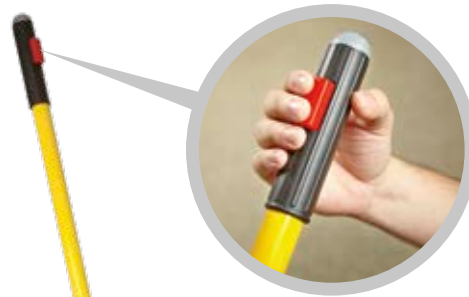

PULSE™ MICROFIBER SPRAY MOP SYSTEM

The PULSE™ Microfiber Spray Mop helps to clean more square feet in less time.

Ergonomic trigger handle evenly dispenses three sprays of cleaner.

Unscrew the cap to manually refill or connect to the PULSE™ Caddy hose for automatic refills. Clean up to 850 sq ft without needing to refill.

Quick-Connect frame works with the PULSE™ handle.

The PULSE™ Caddy fits securely within the High Security Cleaning Cart and allows users to clean up to 10,000 sq. ft., reducing the frequency of trips to the supply closet.